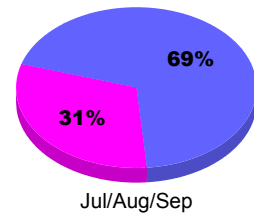

Membership Results
2010-2011

Membership
2009-2010

Month	Net Memb Goal	Actual New Memb	Actual Dropped Memb	Gain/Loss of Memb	Gain/Loss of Memb
Jul/Aug/Sep	5	17	-44	-27	-5
Totals	5	17	-44	-27	-5

Membership Results 2010-2011

Goal, New, Dropped, Gain/Loss

Comparison of Membership Gain/Loss

Current Year Compared to the Previous Year

Gender Comparison 2010-2011

■ Male ■ Female