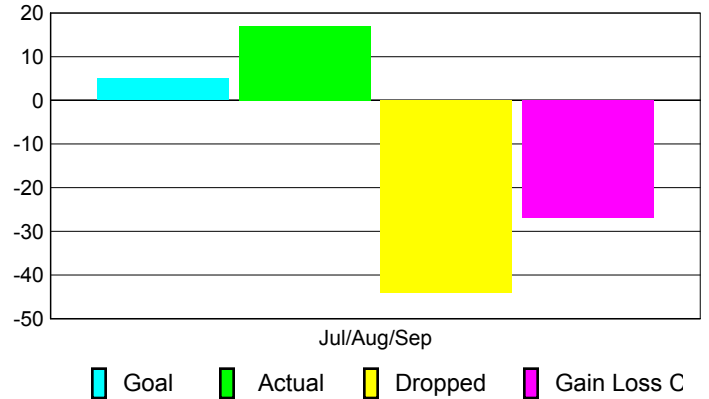

Membership Results 2010-2011

Goal, New, Dropped, Gain/Loss